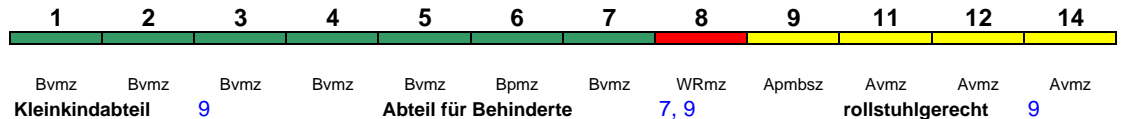

Lounge ---

ICE 1278 Zürich HB Hamburg-Altona
280 km/h < Zürich HB - Basel SBB
Basel SBB - Hamburg-Altona >