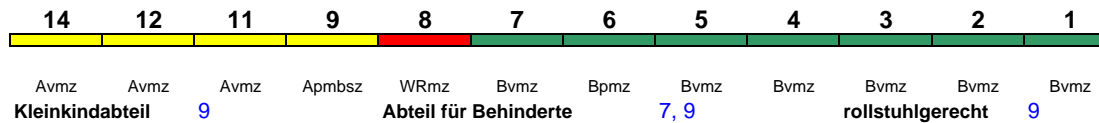

ICE 77 Kiel Hbf Zürich HB

280 km/h < Kiel Hbf - Frankfurt(M)Hbf
Frankfurt(M)Hbf - Basel SBB >
< Basel SBB - Zürich HB >