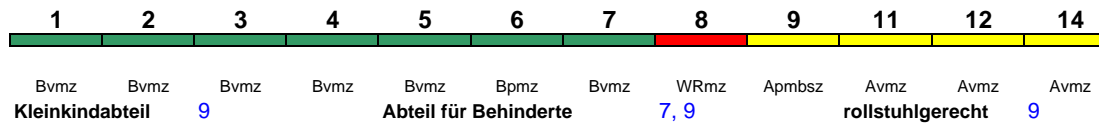

Lounge ---

ICE 5   **Frankfurt(M)Hbf**   **Basel SBB**

280 km/h   < Frankfurt(M)Hbf - Basel SBB