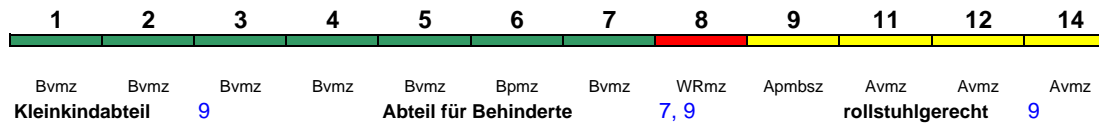

ICE 76 Zürich HB Hamburg-Altona

280 km/h < Zürich HB - Basel SBB
Basel SBB - Frankfurt(M)Hbf >
< Frankfurt(M)Hbf - Hamburg-Altona >