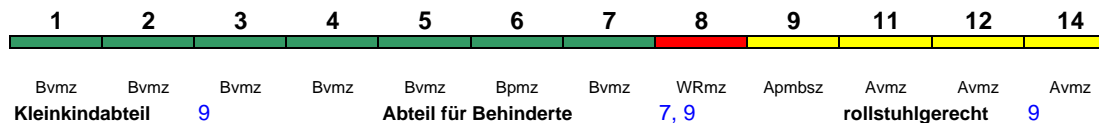

ICE 78 Zürich HB Hamburg-Altona

280 km/h < Zürich HB - Basel SBB
Basel SBB - Frankfurt(M)Hbf >
< Frankfurt(M)Hbf - Hamburg-Altona >