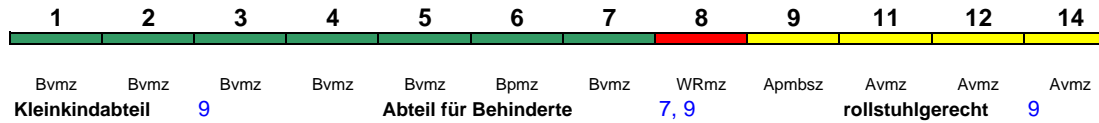

ICE 886 München Hbf Hamburg-Altona

280 km/h < München Hbf - Hamburg-Altona

Lounge ---