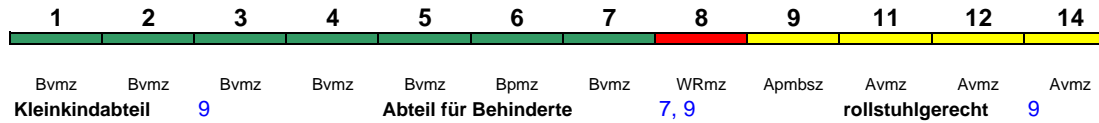

ICE 888 München Hbf Hamburg-Altona

280 km/h < München Hbf - Hamburg-Altona

Lounge ---