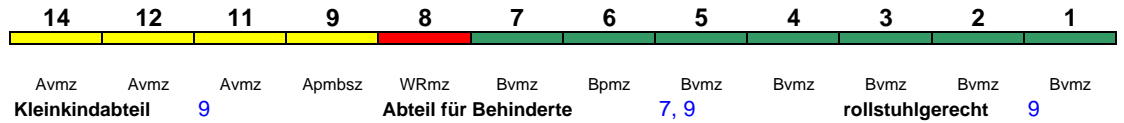

ICE 934 Stuttgart Hbf Hamburg-Altona

280 km/h < Stuttgart Hbf - Frankfurt(M)Hbf
Frankfurt(M)Hbf - Hamburg-Altona >