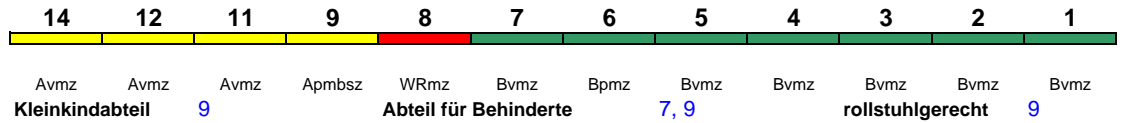

ICE 936 Stuttgart Hbf Hamburg-Altona

280 km/h < Stuttgart Hbf - Frankfurt(M)Hbf
Frankfurt(M)Hbf - Hamburg-Altona >