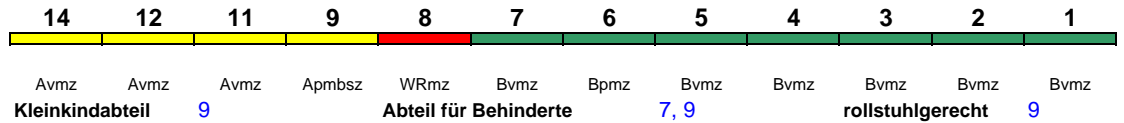

Lounge ---

ICE 934 Stuttgart Hbf Hamburg-Altona

280 km/h < Stuttgart Hbf - Frankfurt(M)Hbf
Frankfurt(M)Hbf - Hamburg-Altona >

Lounge ---

ICE 935 Hamburg-Altona Stuttgart Hbf

280 km/h < Hamburg-Altona - Frankfurt(M)Hbf
Frankfurt(M)Hbf - Stuttgart Hbf >