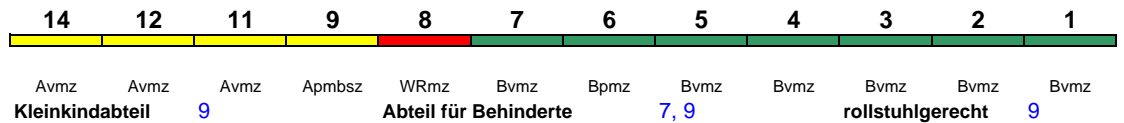

Lounge ---

ICE 935 Hamburg-Altona Stuttgart Hbf

280 km/h < Hamburg-Altona - Frankfurt(M)Hbf
Frankfurt(M)Hbf - Stuttgart Hbf >

Lounge ---

ICE 936 Stuttgart Hbf Hamburg-Altona

280 km/h < Stuttgart Hbf - Frankfurt(M)Hbf
Frankfurt(M)Hbf - Hamburg-Altona >