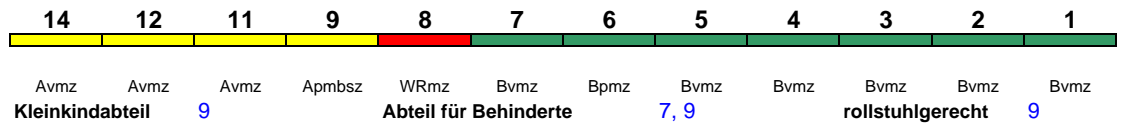

Lounge ---

ICE 936 Stuttgart Hbf Hamburg-Altona

280 km/h < Stuttgart Hbf - Frankfurt(M)Hbf
Frankfurt(M)Hbf - Hamburg-Altona >

Lounge ---

ICE 937 Hamburg-Altona Stuttgart Hbf

280 km/h < Hamburg-Altona - Frankfurt(M)Hbf
Frankfurt(M)Hbf - Stuttgart Hbf >