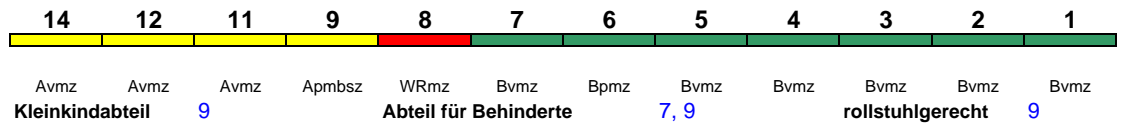

ICE 937 Hamburg-Altona Stuttgart Hbf

280 km/h < Hamburg-Altona - Frankfurt(M)Hbf
Frankfurt(M)Hbf - Stuttgart Hbf >