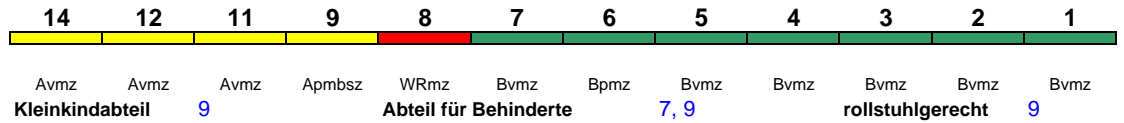

Lounge ---

ICE 933 Hamburg-Altona Stuttgart Hbf

280 km/h < Hamburg-Altona - Frankfurt(M)Hbf
Frankfurt(M)Hbf - Stuttgart Hbf >

Lounge ---

ICE 934 Stuttgart Hbf Hamburg-Altona

280 km/h < Stuttgart Hbf - Frankfurt(M)Hbf
Frankfurt(M)Hbf - Hamburg-Altona >