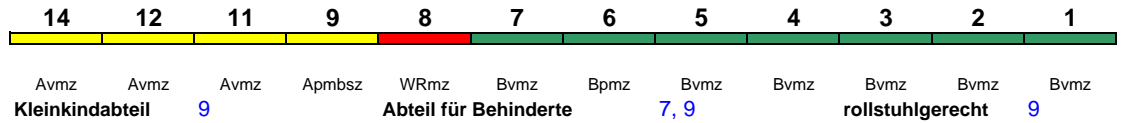

Lounge ---

ICE 932 Stuttgart Hbf Hamburg-Altona

280 km/h < Stuttgart Hbf - Frankfurt(M)Hbf
Frankfurt(M)Hbf - Hamburg-Altona >

Lounge ---

ICE 933 Hamburg-Altona Stuttgart Hbf

280 km/h < Hamburg-Altona - Frankfurt(M)Hbf
Frankfurt(M)Hbf - Stuttgart Hbf >