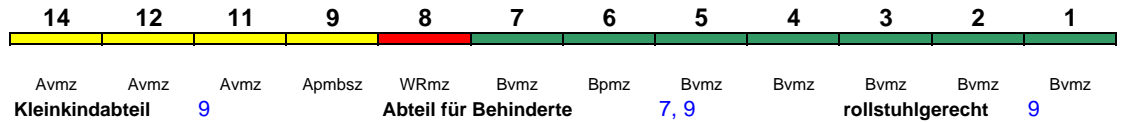

ICE 695 Berlin Hbf München Hbf

280 km/h < Berlin Hbf - Leipzig Hbf
Leipzig Hbf - Frankfurt(M)Hbf >
< Frankfurt(M)Hbf - Stuttgart Hbf * >

Reihung gültig So; * weiterer Richtungswechsel in Stuttgart Hbf