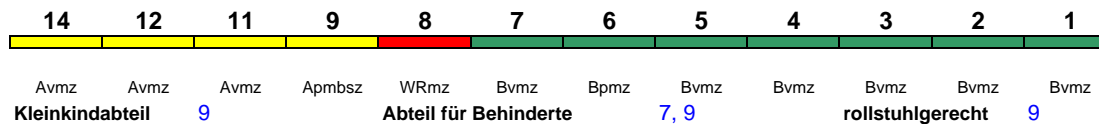

< Frankfurt(M)Hbf - Oldenburg(Oldb)Hbf

Lounge ---

Reihung gültig ab 1.2.

ICE 777 Mannheim Hbf Stuttgart Hbf

280 km/h

< Mannheim Hbf - Stuttgart Hbf

Lounge ---

ICE 780 München Hbf Kassel-Wilh.