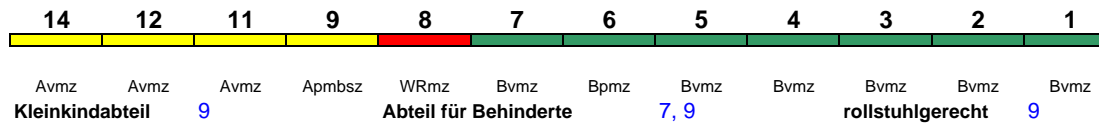

Lounge ---

ICE 776 Frankfurt(M)Hbf Oldenburg(Oldb)Hbf

280 km/h

< Frankfurt(M)Hbf - Oldenburg(Oldb)Hbf

Lounge ---

Reihung gültig bis 31.1.

ICE 776 Frankfurt(M)Hbf Oldenburg(Oldb)Hbf

280 km/h