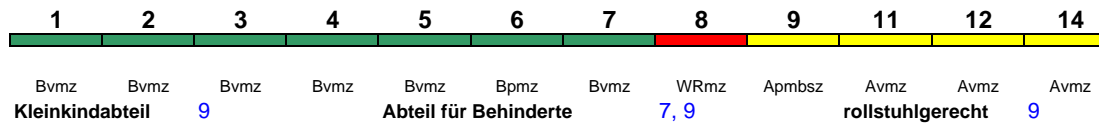

ICE 776 Frankfurt(M)Hbf Oldenburg(Oldb)Hbf

280 km/h

< Frankfurt(M)Hbf - Oldenburg(Oldb)Hbf