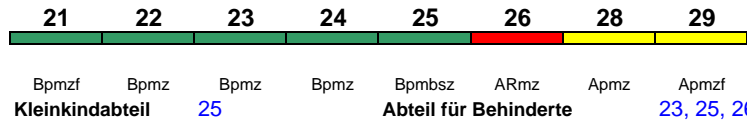

ICE 711 Köln Hbf Stuttgart Hbf

300 km/h < Köln Hbf - Wiesbaden Hbf
Wiesbaden Hbf - Stuttgart Hbf >

Lounge ---