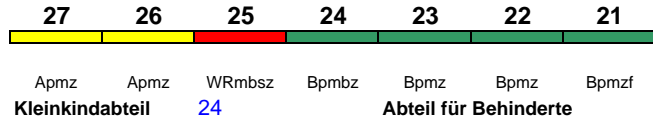

Lounge ---

ICE 775 Hamburg-Altona Frankfurt(M)Hbf

280 km/h < Hamburg-Altona - Frankfurt(M)Hbf

Lounge ---

ICE 776 Frankfurt(M)Hbf Oldenburg(Oldb)Hbf

280 km/h < Frankfurt(M)Hbf - Oldenburg(Oldb)Hbf

Lounge ---