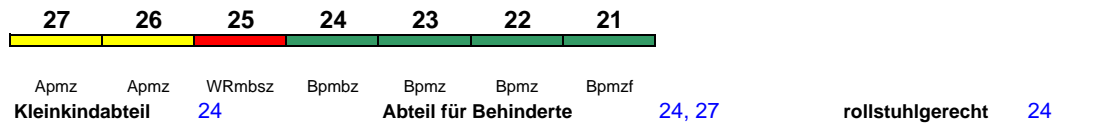

Lounge ---

ICE 776 Frankfurt(M)Hbf Oldenburg(Oldb)Hbf

280 km/h

< Frankfurt(M)Hbf - Oldenburg(Oldb)Hbf

Lounge ---

Reihung gültig bis 31.1.

ICE 776 Frankfurt(M)Hbf Oldenburg(Oldb)Hbf

280 km/h