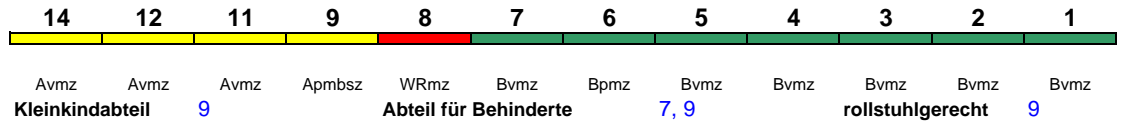

ICE 775 Hamburg-Altona Frankfurt(M)Hbf

280 km/h < Hamburg-Altona - Frankfurt(M)Hbf

Lounge ---