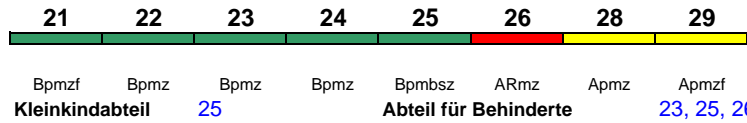

ICE 709 Hamburg-Altona München Hbf

280 km/h < Hamburg-Altona - München Hbf

Lounge ---

ICE 710 Stuttgart Hbf Köln Hbf

300 km/h < Stuttgart Hbf - Wiesbaden Hbf
Wiesbaden Hbf - Köln Hbf >

Lounge ---

ICE 711 Köln Hbf Stuttgart Hbf