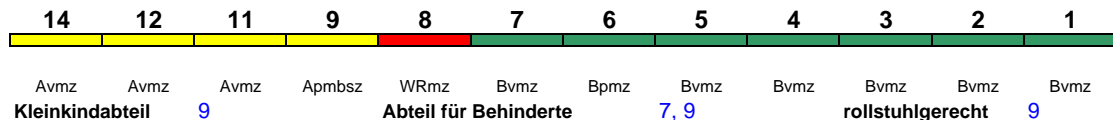

ICE 695 Berlin Hbf München Hbf

280 km/h < Berlin Hbf - Leipzig Hbf
Leipzig Hbf - Frankfurt(M)Hbf >
< Frankfurt(M)Hbf - Stuttgart Hbf *