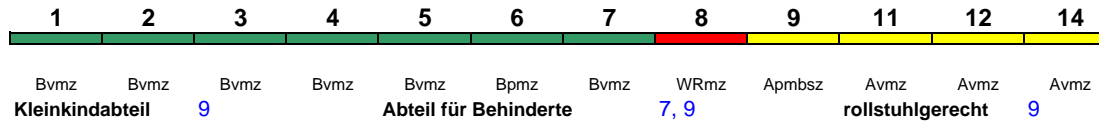

Lounge ---

ICE 776 Frankfurt(M)Hbf Oldenburg(Oldb)Hbf

280 km/h

< Frankfurt(M)Hbf - Oldenburg(Oldb)Hbf

Lounge ---

Reihung gültig Mo-Fr

ICE 776 München Ost Oldenburg(Oldb)Hbf

280 km/h