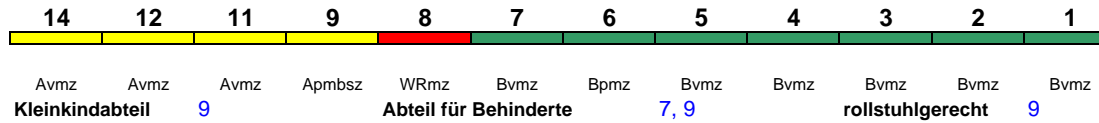

Lounge ---

ICE 776 Frankfurt(M)Hbf Oldenburg(Oldb)Hbf

280 km/h

< Frankfurt(M)Hbf - Oldenburg(Oldb)Hbf

Lounge ---

Reihung gültig Mo-Fr

ICE 776 München Ost Oldenburg(Oldb)Hbf

280 km/h