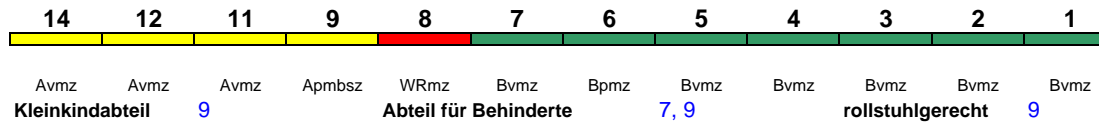

ICE 776 München Ost Oldenburg(Oldb)Hbf

280 km/h

< München Ost - Frankfurt(M)Hbf
Frankfurt(M)Hbf - Oldenburg(O)Hbf >