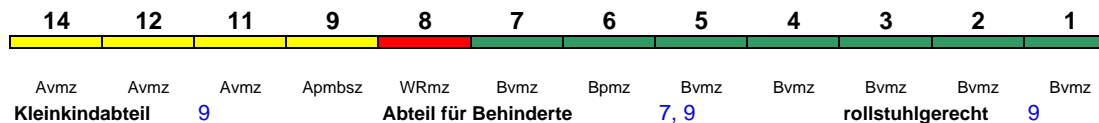

< München Ost - Frankfurt(M)Hbf
 Frankfurt(M)Hbf - Oldenburg(O)Hbf >

Lounge ---

Reihung gültig So

ICE 777 Mannheim Hbf Stuttgart Hbf

280 km/h

< Mannheim Hbf - Stuttgart Hbf

Lounge ---

ICE 780 München Hbf Kassel-Wilh.