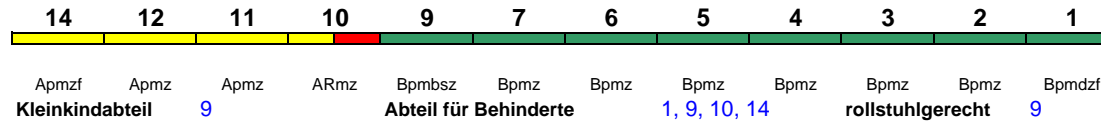

ICE 888 München Hbf Hamburg-Altona

250 km/h < München Hbf - Hamburg-Altona