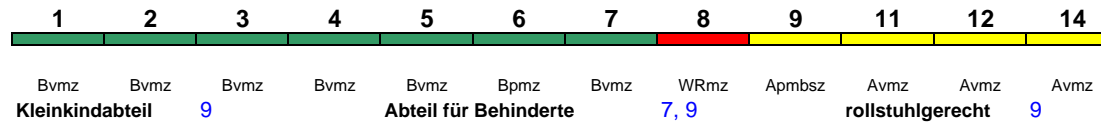

ICE 892 Halle(Saale)Hbf Berlin-Gesundbr.

200 km/h < Halle(Saale)Hbf - Berlin-Gesundbrunnen