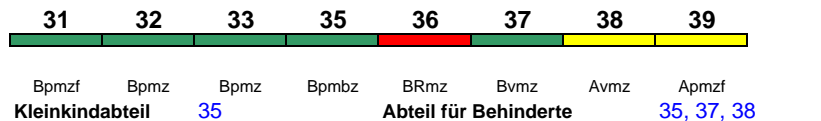

ICE 120 Frankfurt(M)Hbf Amsterdam C

300 km/h < Frankfurt(M)Hbf - Köln Hbf
Köln Hbf - Amsterdam C >

ICE 3

"ICE International"