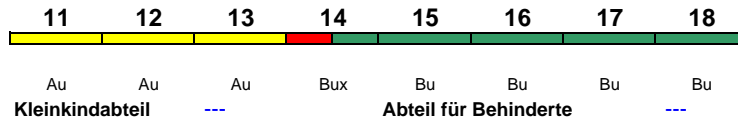

rollstuhlgerecht --- Lounge ---