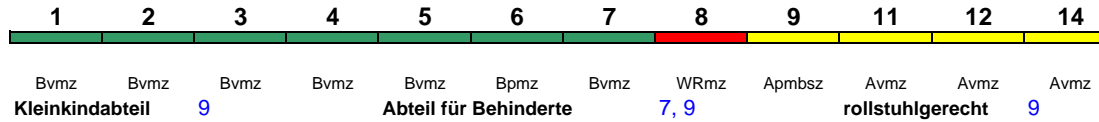

ICE 587 Hamburg-Altona München Hbf

280 km/h < Hamburg-Altona - Nürnberg Hbf
 Nürnberg Hbf - München Hbf >

ICE 1

Lounge ---

ICE 588 München Hbf Hamburg-Altona

280 km/h < München Hbf - Hamburg-Altona

ICE 1

Lounge ---