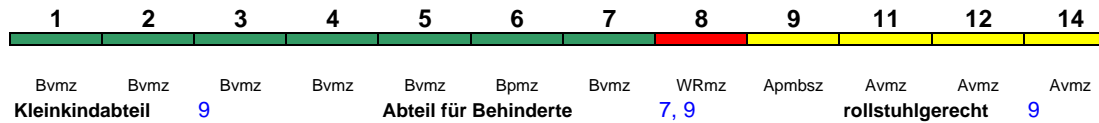

Lounge ---

ICE 590 München Hbf Frankfurt(M)Hbf

280 km/h < München Hbf - Stuttgart Hbf
Stuttgart Hbf - Frankfurt(M)Hbf >

ICE 2

Reihung gültig Sa