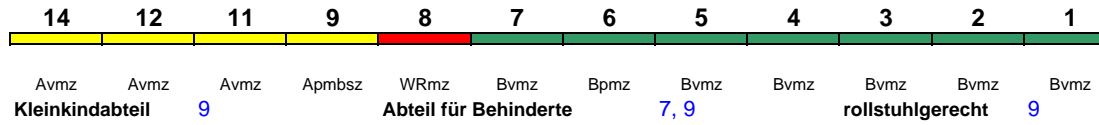

ICE 1

Reihung gültig Fr

Lounge ---

ICE 999 Berlin Ostbf Stuttgart Hbf

230 km/h < Berlin Ostbahnhof - Frankfurt(M)Hbf
Frankfurt(M)Hbf - Stuttgart Hbf >

ICE 1

Reihung gültig So

Lounge ---