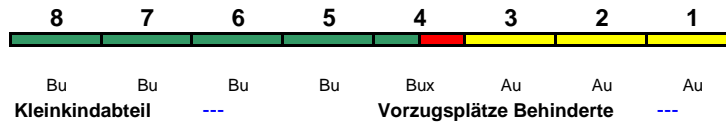

TGV9506 München Hbf Paris Est

320 km/h < München Hbf - Stuttgart Hbf
Stuttgart Hbf - Paris (Est) >

rollstuhlgerecht --- Lounge ---