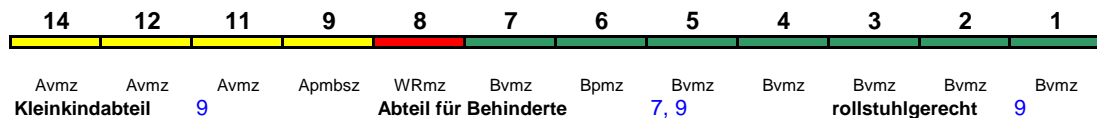

ICE 1

Fahrrad ---

ICE 787 Hamburg-Altona München Hbf

280 km/h < Hamburg-Altona - München Hbf

ICE 1

Fahrrad ---

ICE 788 München Hbf Hamburg-Altona

280 km/h < München Hbf - Hamburg-Altona