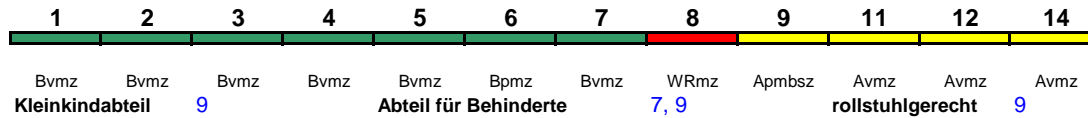

ICE 788 München Hbf Hamburg-Altona

280 km/h < München Hbf - Hamburg-Altona

ICE 1