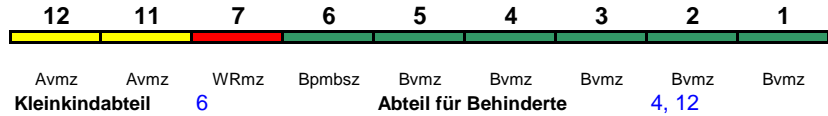

ICE 737 Stralsund Hbf Köln Hbf

230 km/h < Stralsund Hbf - Rostock Hbf
Rostock Hbf - Hamburg Hbf >
ICE 1 kurz < Hamburg Hbf - Köln Hbf >