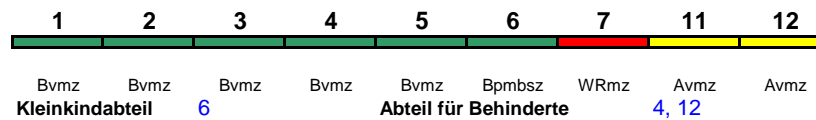

ICE 736 Köln Hbf Hamburg-Altona

200 km/h < Köln Hbf - Hamburg-Altona

ICE 1 kurz