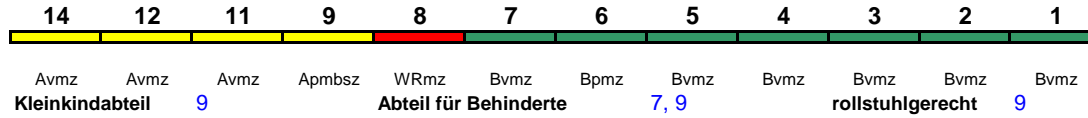

ICE 1

Fahrrad ---

ICE 789 Hamburg-Altona München Hbf

280 km/h < Hamburg-Altona - München Hbf

ICE 1

Fahrrad ---

ICE 790 Stuttgart Hbf Wiesbaden Hbf

200 km/h < Stuttgart Hbf - Wiesbaden Hbf