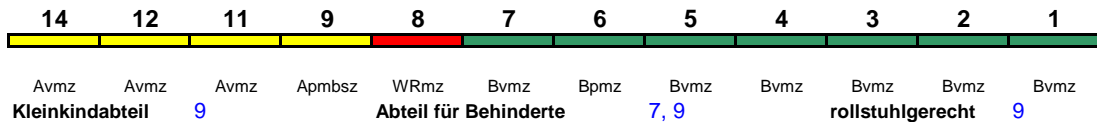

ICE 895 Stuttgart Hbf München Hbf

230 km/h < Stuttgart Hbf - München Hbf

ICE 1