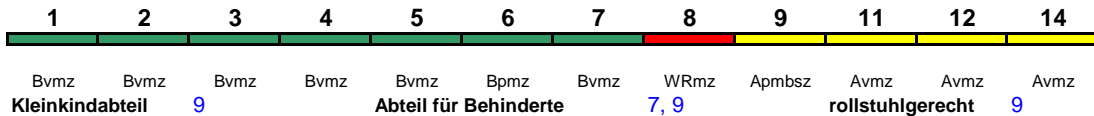

ICE 925 Hamburg-Altona Frankfurt(M)Hbf

200 km/h < Hamburg-Altona - Frankfurt(M)Hbf

ICE 1

Fahrrad ---

ICE 926 Frankfurt(M)Hbf Hamburg-Altona

200 km/h < Frankfurt(M)Hbf - Hamburg-Altona

ICE 1

Fahrrad ---