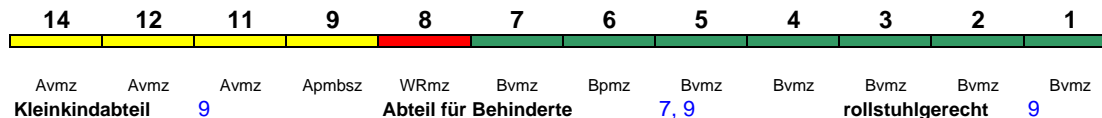

ICE 792 Frankfurt(M)Flugh. Berlin Ostbf

280 km/h < Frankfurt(M)Flughafen Fernbf - Berlin Ostbf

ICE 1

Reihung gültig Mo-Fr