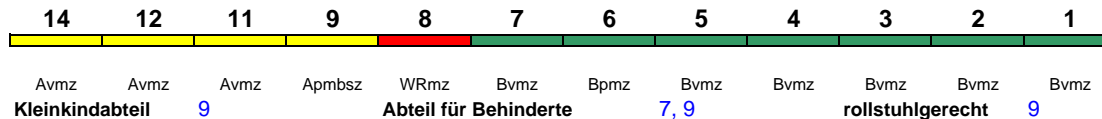

ICE 791 Berlin Ostbf Frankfurt(M)Flugh

280 km/h < Berlin Ostbahnhof - Frankfurt(M)Flughafen Fern

ICE 1