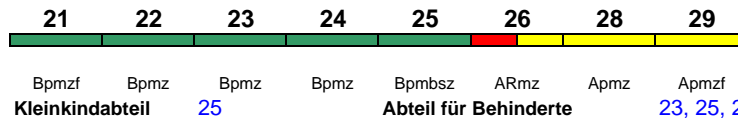

ICE 789 Hamburg-Altona München Hbf

280 km/h < Hamburg-Altona - München Hbf

ICE 1

Fahrrad ---

ICE 790 Stuttgart Hbf Wiesbaden Hbf

200 km/h < Stuttgart Hbf - Wiesbaden Hbf

ICE 3

Lounge ---