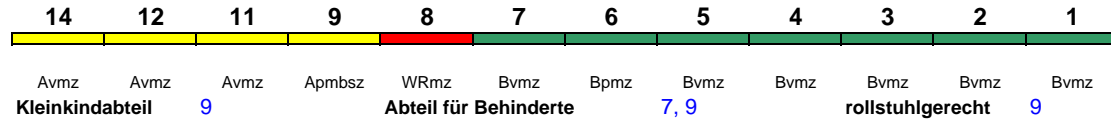

ICE 707 Hamburg-Altona München Hbf

280 km/h < Hamburg-Altona - Nürnberg Hbf
Nürnberg Hbf - München Hbf >

ICE 1

Fahrrad ---