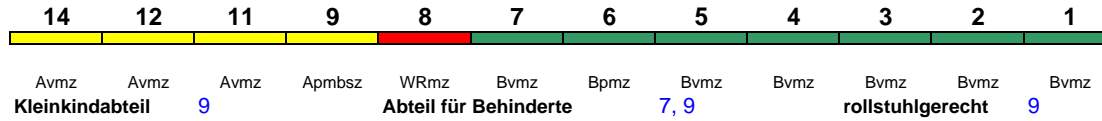

ICE 895 Stuttgart Hbf München Hbf

230 km/h < Stuttgart Hbf - München Hbf

ICE 1