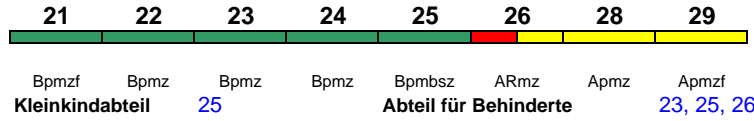

ICE 893 Frankfurt(M)Hbf Stuttgart Hbf

250 km/h < Frankfurt(M)Hbf - Stuttgart Hbf

ICE 3