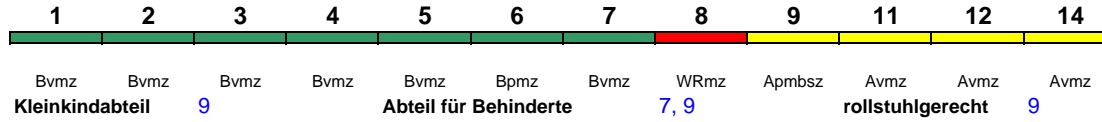

ICE 3

rollstuhlgerecht 25 Lounge ---

ICE 894 Leipzig Hbf Berlin Hbf

200 km/h < Leipzig Hbf - Berlin Hbf

ICE 1

Fahrrad ---

ICE 895 Stuttgart Hbf München Hbf

230 km/h < Stuttgart Hbf - München Hbf