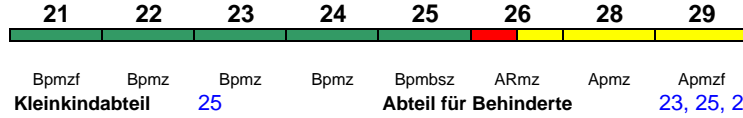

ICE 917 Düsseldorf Hbf Stuttgart Hbf

300 km/h < Düsseldorf Hbf - Stuttgart Hbf

ICE 3

Reihung gültig Mo-Sa

rollstuhlgerecht 25

Lounge ---