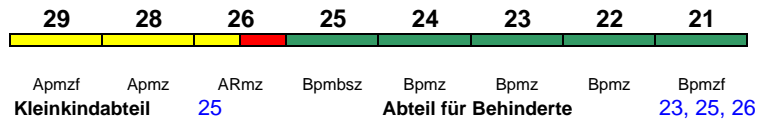

ICE 912 Stuttgart Hbf Dortmund Hbf

300 km/h < Stuttgart Hbf - Dortmund Hbf

ICE 3

Lounge ---

ICE 913 Dortmund Hbf Stuttgart Hbf

300 km/h < Dortmund Hbf - Stuttgart Hbf

ICE 3

Lounge ---

ICE 914 Stuttgart Hbf Münster(Westf)Hbf

300 km/h < Stuttgart Hbf - Münster(Westf)Hbf

ICE 3

Lounge ---

ICE 915 Münster(W)Hbf Stuttgart Hbf

300 km/h < Münster(Westf)Hbf - Stuttgart Hbf

ICE 3

Lounge ---