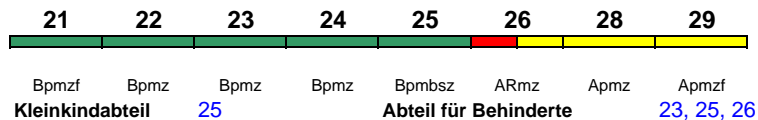

ICE 914 Stuttgart Hbf Münster(Westf)Hbf

300 km/h < Stuttgart Hbf - Münster(Westf)Hbf

ICE 3

Lounge ---

ICE 915 Münster(W)Hbf Stuttgart Hbf

300 km/h < Münster(Westf)Hbf - Stuttgart Hbf

ICE 3

Lounge ---