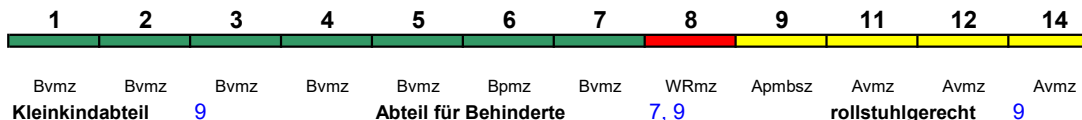

ICE 1

Fahrrad ---

ICE 880 München Hbf Hamburg-Altona

280 km/h < München Hbf - Hamburg-Altona

ICE 1

Fahrrad ---

ICE 881 Hamburg-Altona München Hbf

280 km/h < Hamburg-Altona - München Hbf