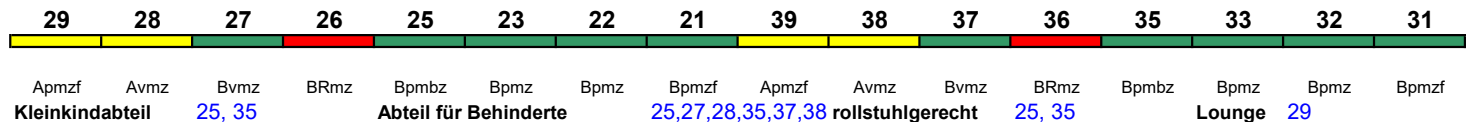

ICE 3

Lounge 21

ICE 811 Köln Hbf Frankfurt(M)Hbf

300 km/h < Köln Hbf - Frankfurt(M)Hbf

ICE 3

ICE 812 Frankfurt(M)Hbf Hamm(Westf)Hbf

300 km/h < Frankfurt(M)Hbf - Hamm(Westf)Hbf

ICE 3