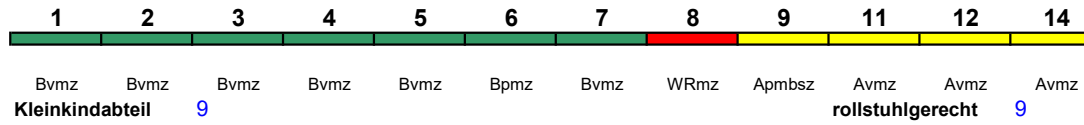

ICE 786 München Hbf Hamburg-Altona

250 km/h < München Hbf - Hamburg-Altona

ICE 1