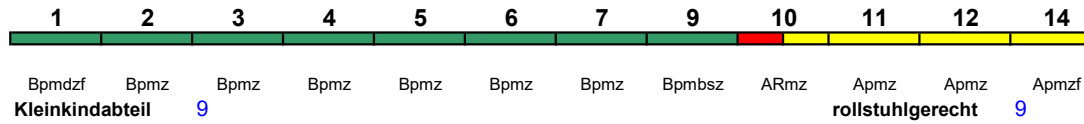

ICE 788 München Hbf Hamburg-Altona

250 km/h < München Hbf - Hamburg-Altona

ICE 4