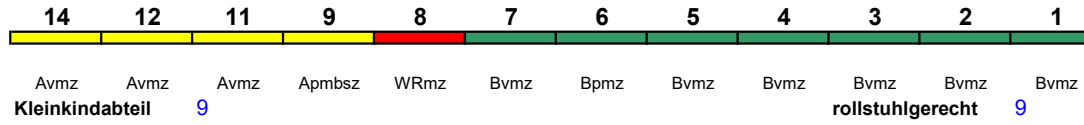

250 km/h < München Hbf - Hamburg-Altona

ICE 1

Fahrrad ---

**ICE 785 Hamburg-Altona München Hbf**

250 km/h < Hamburg-Altona - München Hbf

ICE 1

Fahrrad ---

**ICE 786 München Hbf Hamburg-Altona**