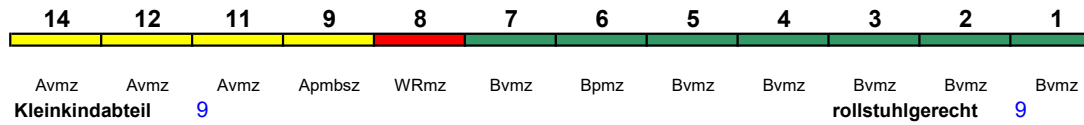

250 km/h < München Hbf - Hamburg-Altona

ICE 1

Fahrrad ---

**ICE 787 Hamburg-Altona München Hbf**

250 km/h < Hamburg-Altona - München Hbf

ICE 1

Fahrrad ---

**ICE 788 München Hbf Hamburg-Altona**