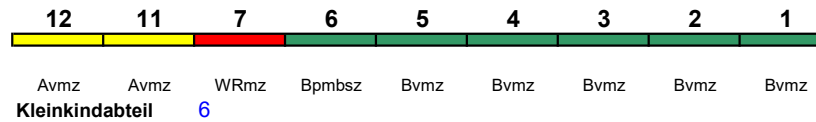

ICE 920 Frankfurt(M)Hbf Hamburg-Altona

200 km/h < Frankfurt(M)Hbf - Hamburg-Altona

ICE 1 kurz

Fahrrad ---

ICE 921 Hamburg-Altona Frankfurt(M)Hbf

200 km/h < Hamburg-Altona - Frankfurt(M)Hbf

ICE 1 kurz

Fahrrad ---

ICE 922 Bremen Hbf Hamburg-Altona

200 km/h < Bremen Hbf - Hamburg-Altona

ICE 1

Fahrrad ---

ICE 926 München Hbf Würzburg Hbf

300 km/h < München Hbf - Würzburg Hbf

ICE 3

Lounge 29