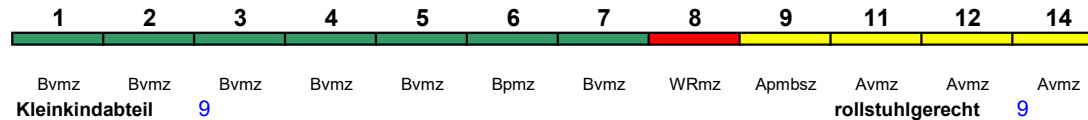

ICE 920 Frankfurt(M)Hbf Hamburg-Altona

200 km/h < Frankfurt(M)Hbf - Hamburg-Altona

ICE 1 kurz

Fahrrad ---

ICE 921 Hamburg-Altona Frankfurt(M)Hbf

200 km/h < Hamburg-Altona - Frankfurt(M)Hbf

ICE 1 kurz

Fahrrad ---

ICE 922 Bremen Hbf Hamburg-Altona

200 km/h < Bremen Hbf - Hamburg-Altona

ICE 1

Fahrrad ---

ICE 926 München Hbf Würzburg Hbf

300 km/h < München Hbf - Würzburg Hbf

ICE 3

Lounge 29