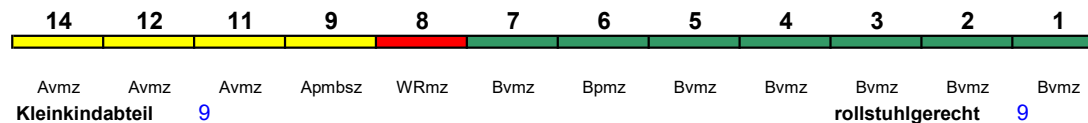

ICE 927 Hamburg-Altona Passau Hbf

280 km/h < Hamburg-Altona - Frankfurt(M)Hbf
Frankfurt(M)Hbf - Passau Hbf >

ICE 1