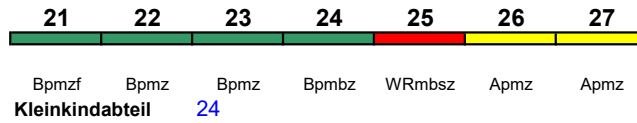

ICE 735 Hamburg-Altona Aachen Hbf

200 km/h < Hamburg-Altona - Aachen Hbf

ICE 2